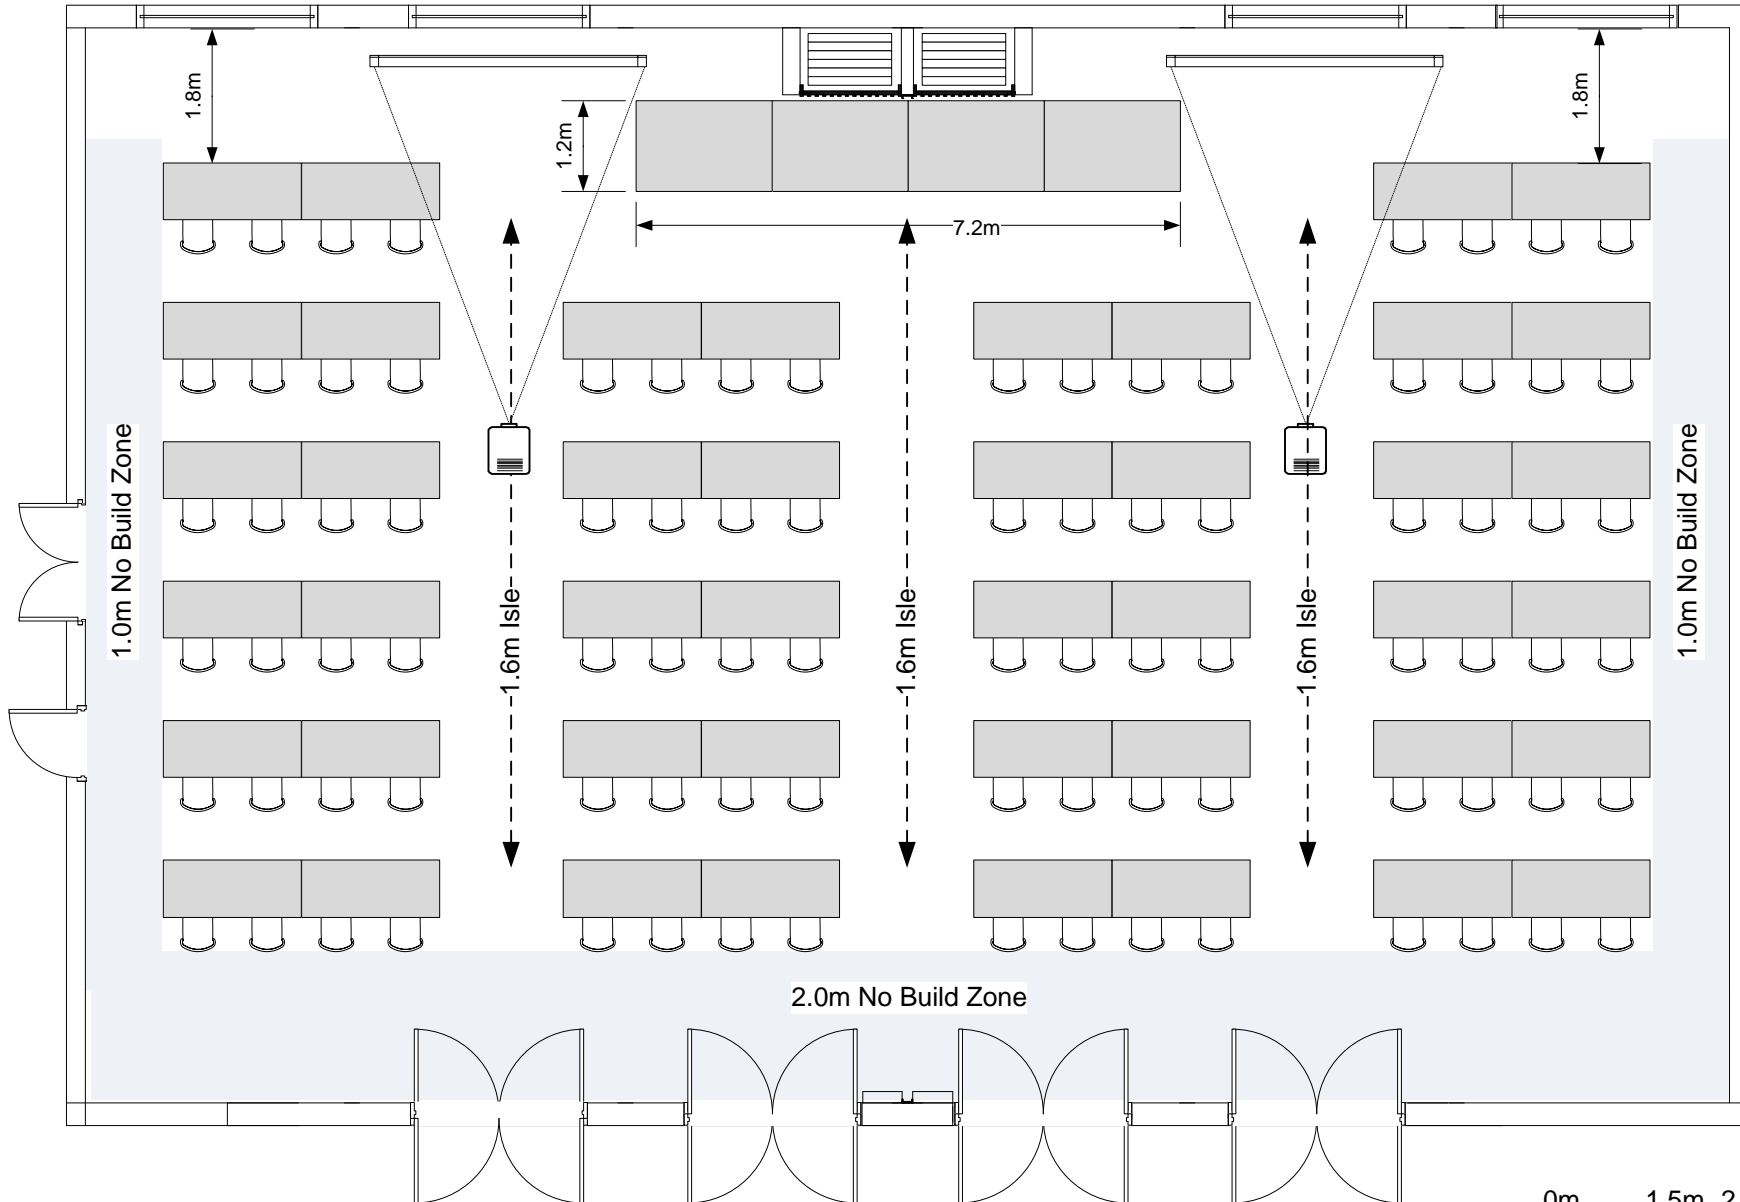

WANARI ROOMS 1 & 2

Plan shows Classroom Style seating - 88 pax
Using 1.83m x 0.76m tables

0m 1.5m 2.5m 5m